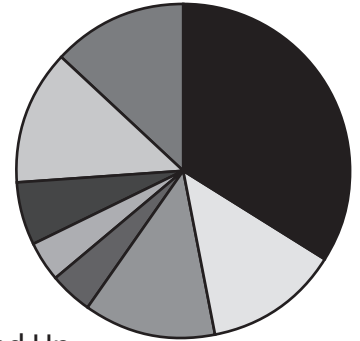

Also distributed at various coffee shops, doctors offices, dentist offices and other professional buildings.